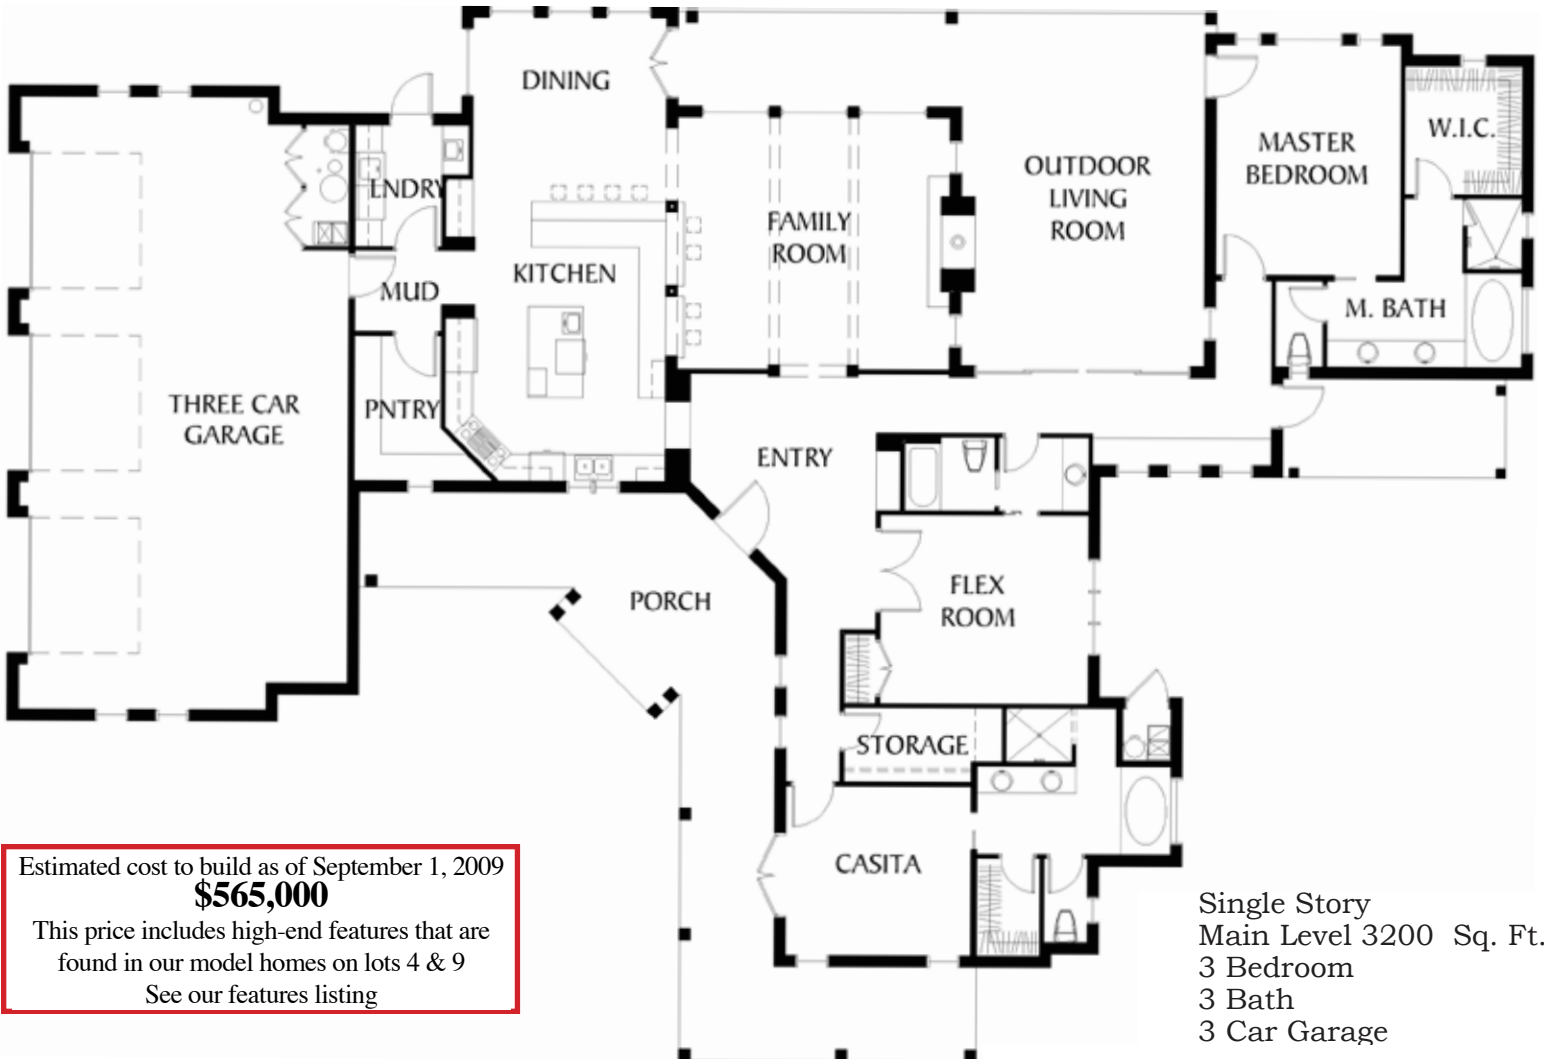

House Plan 3200

3200 Sq. Ft.

Estimated cost to build as of September 1, 2009
\$565,000

This price includes high-end features that are found in our model homes on lots 4 & 9
See our features listing

Single Story
Main Level 3200 Sq. Ft.
3 Bedroom
3 Bath
3 Car Garage