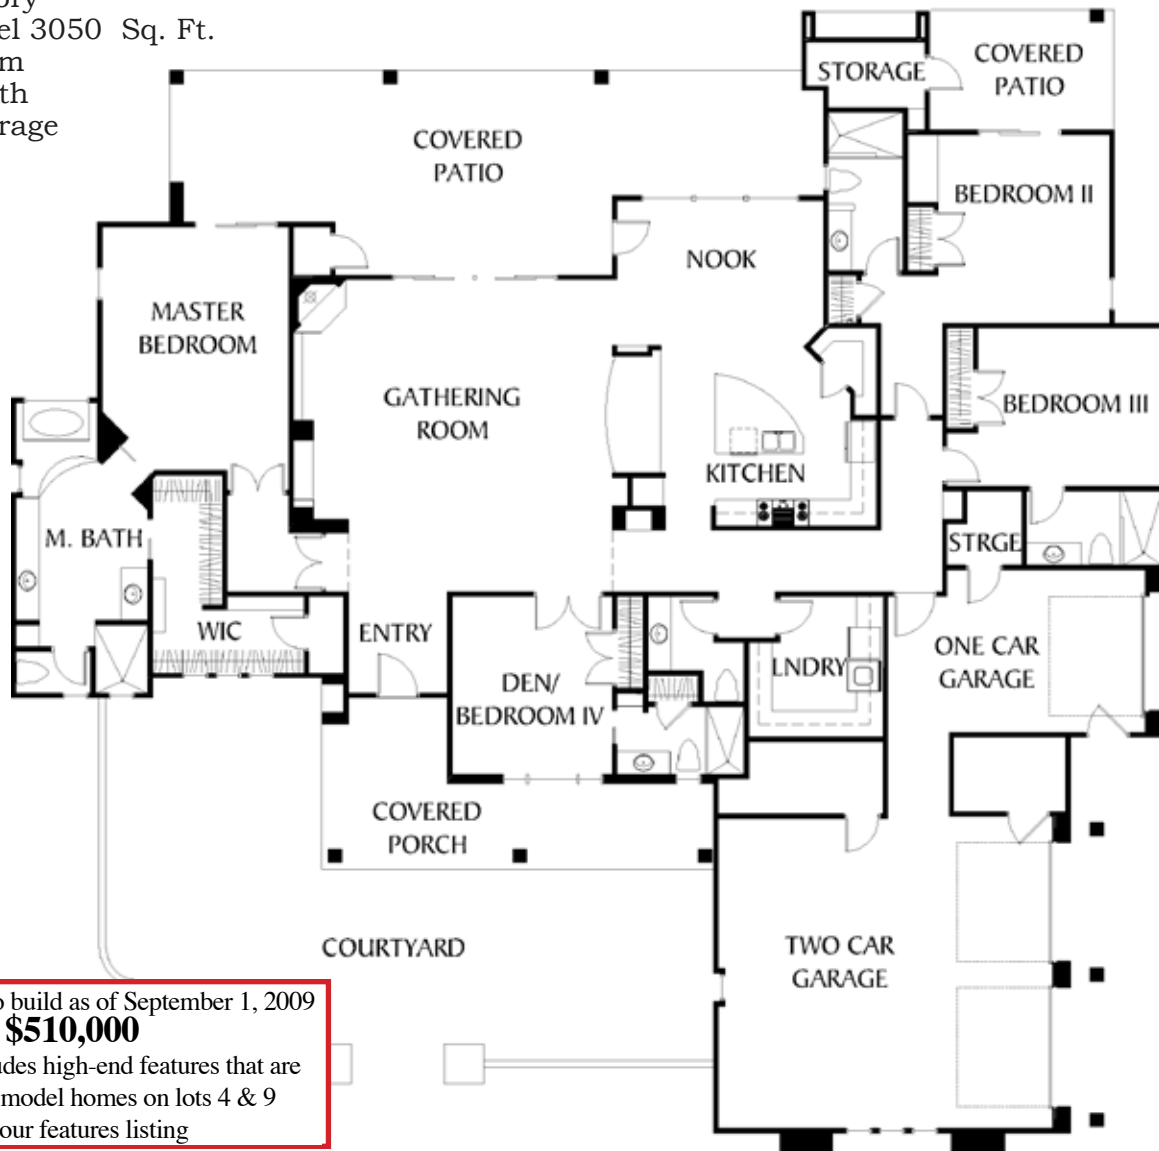

House Plan 3050

3050 Sq. Ft.

Single Story
Main Level 3050 Sq. Ft.
4 Bedroom
4 1/2 Bath
3 Car Garage

Estimated cost to build as of September 1, 2009
\$510,000
This price includes high-end features that are found in our model homes on lots 4 & 9
See our features listing