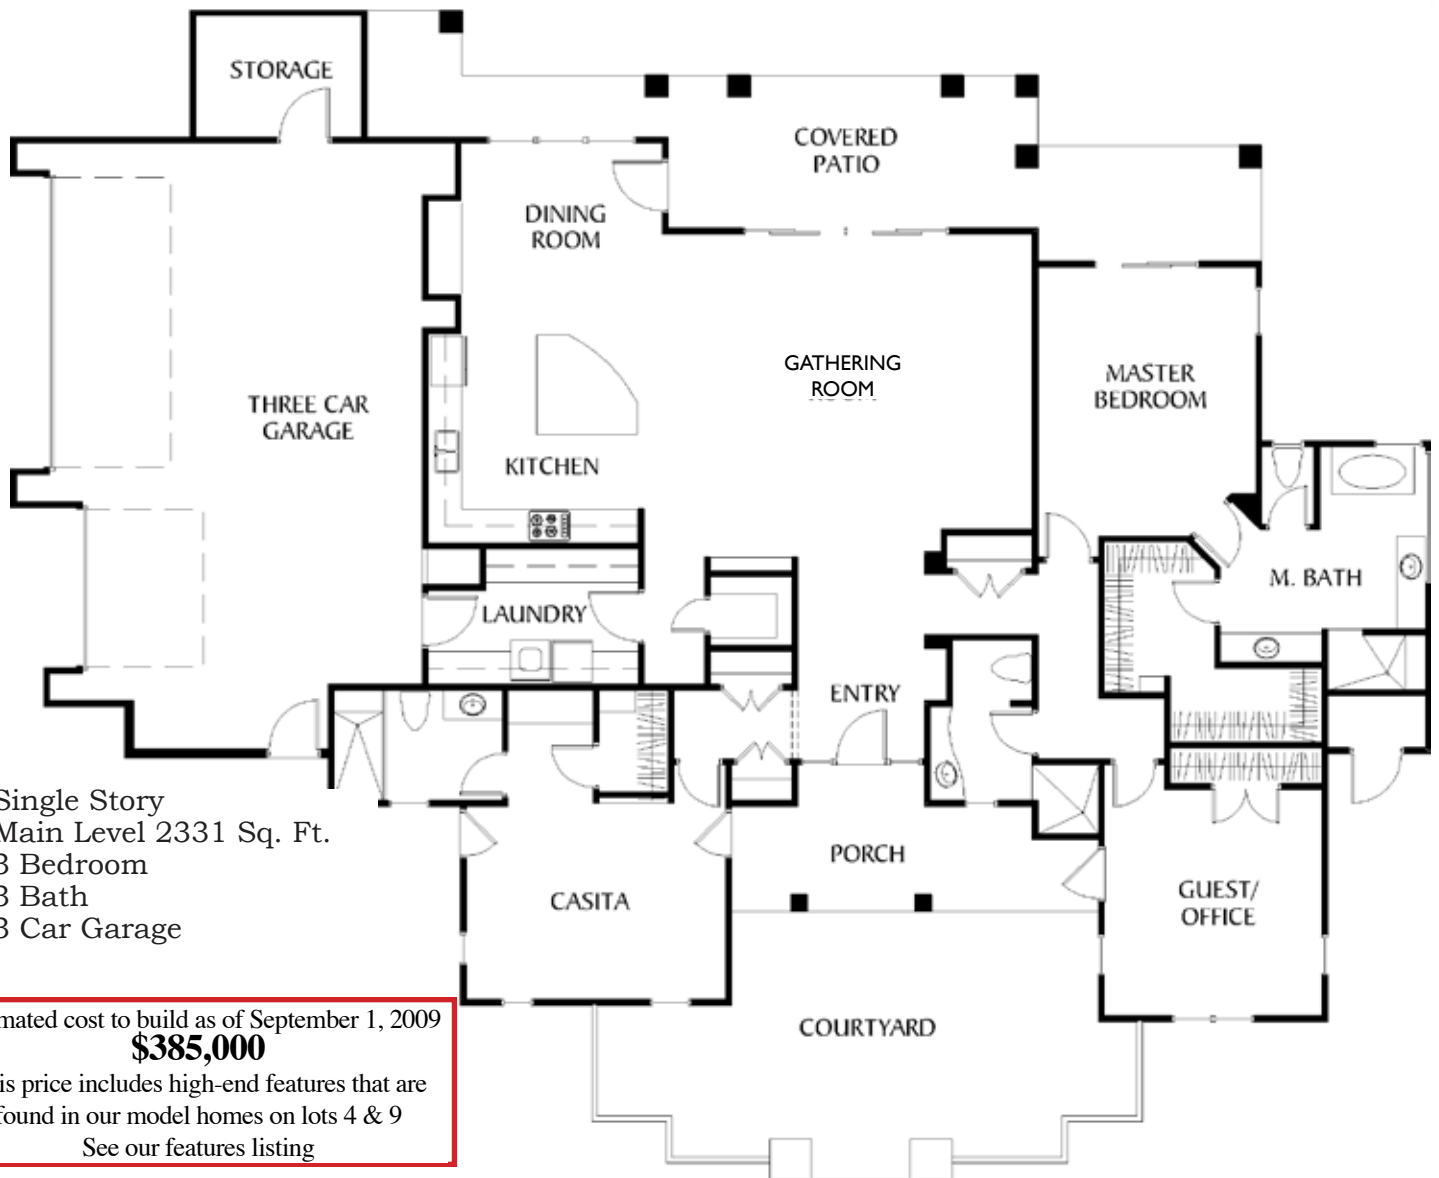

House Plan 2331

2331 Sq. Ft.

Estimated cost to build as of September 1, 2009
\$385,000
This price includes high-end features that are found in our model homes on lots 4 & 9
See our features listing