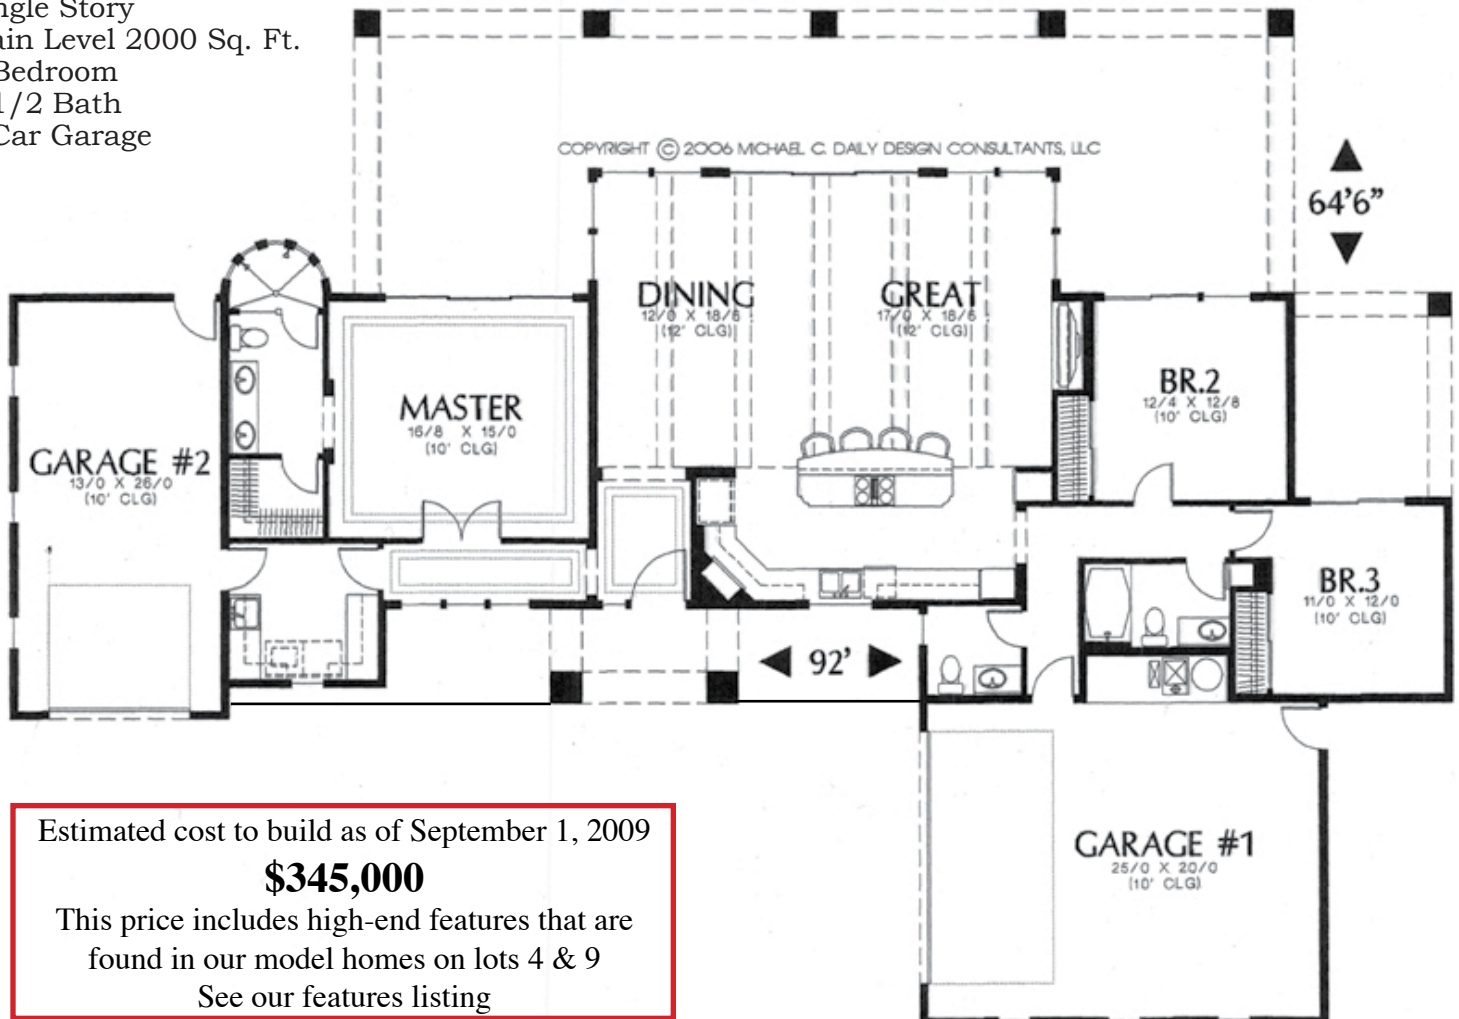

# House Plan 2000

2000 Sq. Ft.

Single Story  
Main Level 2000 Sq. Ft.  
3 Bedroom  
2 1/2 Bath  
3 Car Garage

Estimated cost to build as of September 1, 2009

**\$345,000**

This price includes high-end features that are found in our model homes on lots 4 & 9  
See our features listing